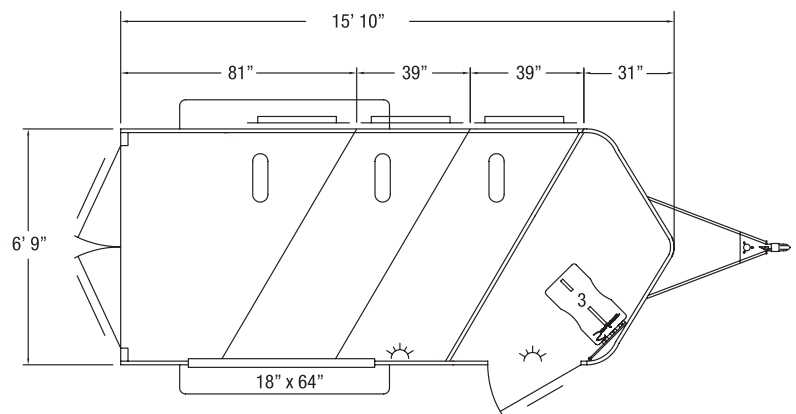

All dimensions are approximate. Photos may show options. Due to constant product improvements, specifications, component parts, standard and optional equipment are subject to change without notice or obligation. Refer to standard and special features for specifics. See your dealer for warranty details. 2010 © Sundowner Trailers, Inc. (6.3.10)

SUNDOWNER TRAILERS, INC.

9805 OK Highway 48 South • Coleman, Oklahoma 73432-8523
800-438-4294 • www.newsundownerlineup.com