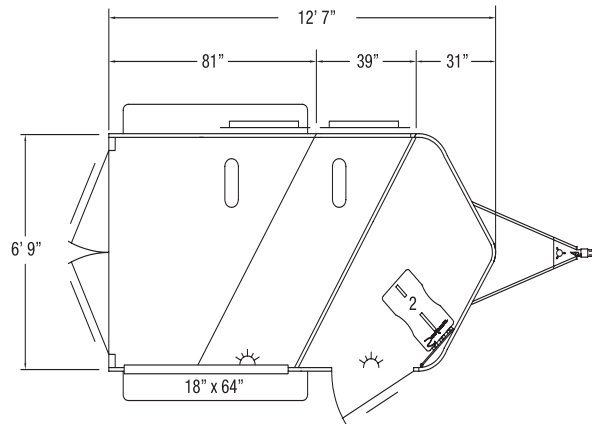

All dimensions are approximate. Photos may show options. Due to constant product improvements, specifications, component parts, standard and optional equipment are subject to change without notice or obligation. Refer to standard and special features for specifics. See your dealer for warranty details. 2010 © Sundowner Trailers, Inc. (6.3.10)

SUNDOWNER TRAILERS, INC.

9805 OK Highway 48 South • Coleman, Oklahoma 73432-8523
800-438-4294 • www.newsundownerlineup.com