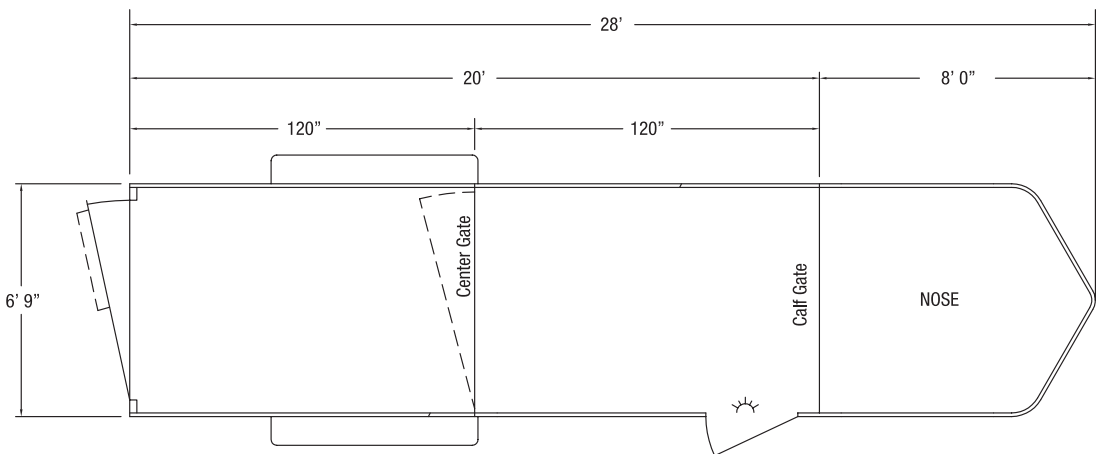

## GOOSENECK

The Rancher is Sundowner's new all aluminum gooseneck stock trailer available in 16', 20' and 24' lengths. All are standard 7' tall and 6'9" wide. Standard equipment also includes a full swing rear gate with sliding calf gate, a center cut gate, a fold down calf gate in the nose compartment and a side access door with full height cam latch. The Rancher is built with tough, extruded side walls including 2 air gaps that are Plexiglas ready. The Rancher is built with the same quality and standards that people expect from a Sundowner trailer. It carries a 3 year hitch to bumper and 8 year structural warranty.

### STANDARD FEATURES

- 2 5/16" Gooseneck hitch, adjustable
- 6'9" Wide
- 7' Tall
- 16', 20' and 24' long
- All aluminum construction
- All aluminum floor
- Extruded aluminum sides
- Mill finish exterior nose skin
- 2 Air gaps with Plexiglas tracks
- 1 Dome light inside stock area
- Swinging center gate (2 on 24' model)
- Drop down calf gate
- Rear gate with sliding calf gate
- Side access door with full height aluminum cam latch
- LED clearance & tail lights
- Rubber torsion axles
- 4 Wheel electric brakes with safety breakaway
- Rear rubber bumper
- Drop leg jack

### POPULAR OPTIONS

- Spare tire
- Load lights
- Plexiglas
- Additional interior dome light(s)
- Rubber floor mats
- Tie rings

ALSO AVAILABLE IN 24' LENGTH

All dimensions are approximate. Photos may show options. Due to constant product improvements, specifications, component parts, standard and optional equipment are subject to change without notice or obligation. Refer to standard and special features for specifics. See your dealer for warranty details. 2010 © Sundowner Trailers, Inc. (6.3.10)