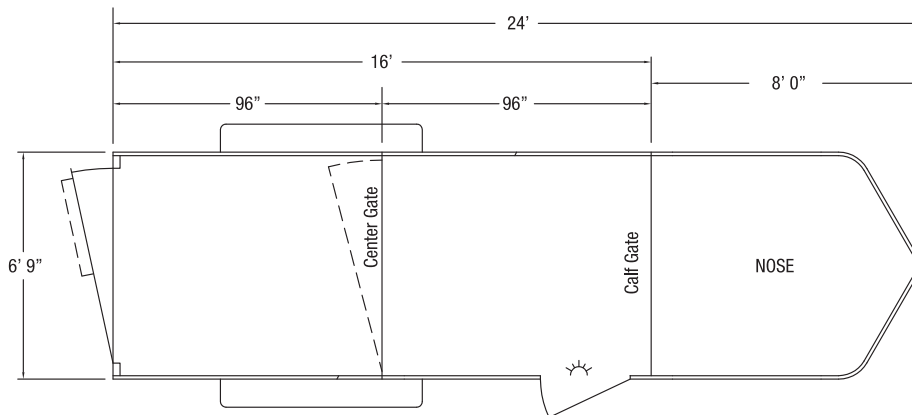

## GOOSENECK

The Rancher is Sundowner's new all aluminum gooseneck stock trailer available in 16', 20' and 24' lengths. All are standard 7' tall and 6'9" wide. Standard equipment also includes a full swing rear gate with sliding calf gate, a center cut gate, a fold down calf gate in the nose compartment and a side access door with full height cam latch. The Rancher is built with tough, extruded side walls including 2 air gaps that are Plexiglas ready. The Rancher is built with the same quality and standards that people expect from a Sundowner trailer. It carries a 3 year hitch to bumper and 8 year structural warranty.

### STANDARD FEATURES

- 2 5/16" Gooseneck hitch, adjustable
- 6'9" Wide
- 7' Tall
- 16', 20' and 24' long
- All aluminum construction
- All aluminum floor
- Extruded aluminum sides
- Mill finish exterior nose skin
- 2 Air gaps with Plexiglas tracks
- 1 Dome light inside stock area
- Swinging center gate (2 on 24' model)
- Drop down calf gate
- Rear gate with sliding calf gate
- Side access door with full height aluminum cam latch
- LED clearance & tail lights
- Rubber torsion axles
- 4 Wheel electric brakes with safety breakaway
- Rear rubber bumper
- Drop leg jack

### POPULAR OPTIONS

- Spare tire
- Load lights
- Plexiglas
- Additional interior dome light(s)
- Rubber floor mats
- Tie rings

ALSO AVAILABLE IN 24' LENGTH

All dimensions are approximate. Photos may show options. Due to constant product improvements, specifications, component parts, standard and optional equipment are subject to change without notice or obligation. Refer to standard and special features for specifics. See your dealer for warranty details. 2010 © Sundowner Trailers, Inc. (6.3.10)