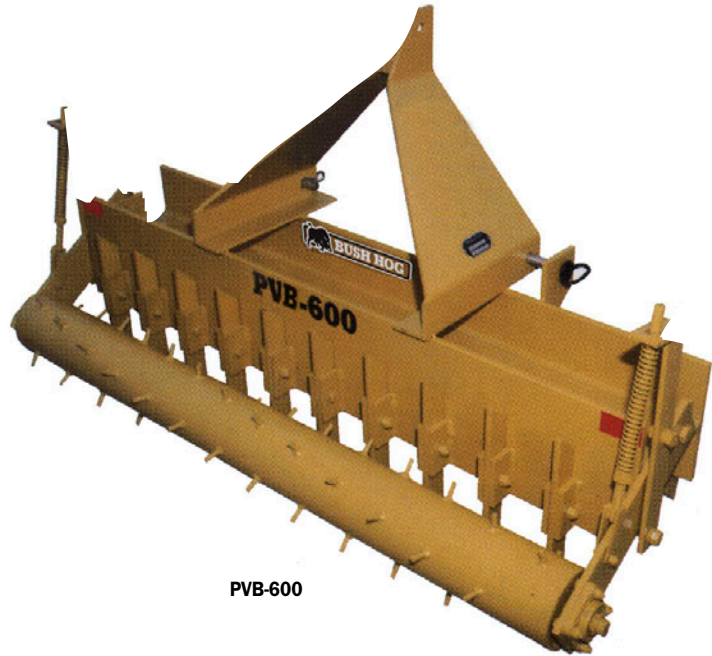

Bush Hog® TOUGH Pulverizers

BUSH HOG® TOUGH FEATURES

TOUGH Heavy Duty A Frame

TOUGH Heavy Duty Double Strap Hitch

TOUGH Hinged Rear Roller

TOUGH Independent Spring Suspension

TOUGH 1 Inch Bearing On Roller

TOUGH Powder Coat Paint

PVB-600

MODELS	WORKING WIDTH	APPROXIMATE WEIGHT
SINGLE ROLLER MODELS		
PVB-600	60 inches	530 lbs
PVB-660	66 inches	560 lbs
PVB-720	72 inches	590 lbs
PVB-840	84 inches	650 lbs
PVS-600	60 inches	530 lbs
PVS-660	66 inches	560 lbs
PVS-720	72 inches	590 lbs
PVS-840	84 inches	650 lbs
DOUBLE ROLLER MODELS		
PVB-602	60 inches	640 lbs
PVB-662	66 inches	680 lbs
PVB-722	72 inches	720 lbs
PVB-842	84 inches	790 lbs
PVS-602	60 inches	640 lbs
PVS-662	66 inches	680 lbs
PVS-722	72 inches	720 lbs
PVS-842	84 inches	790 lbs
Maximum Tractor HP	60 PTO (all models)	
Type Hitch	Category I (all models)	
Warranty	1 year limited warranty	

FEATURES Single or Double Rear Roller, Bar (reversible) or Spike Shanks, 1 1/4 Inch Spikes on Rollers