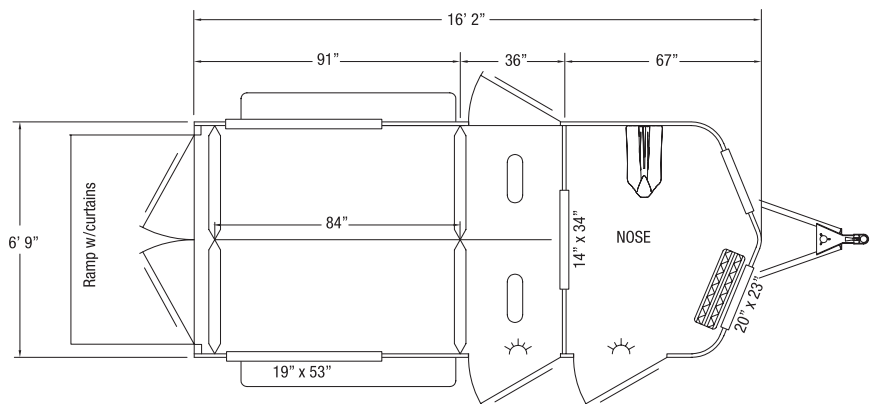

CHARTER SE BUMPER PULL