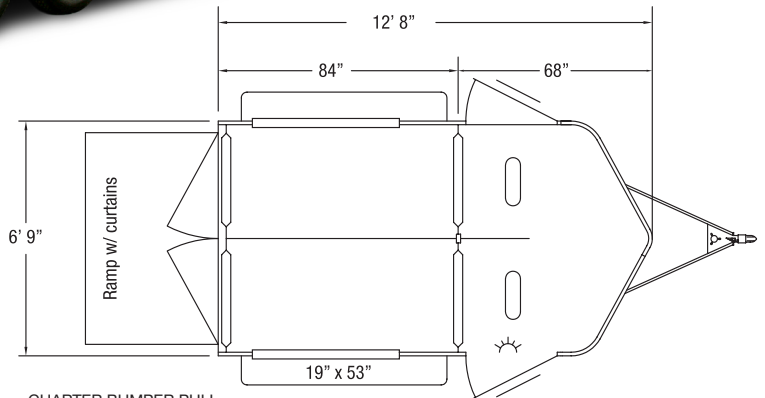

CHARTER BUMPER PULL